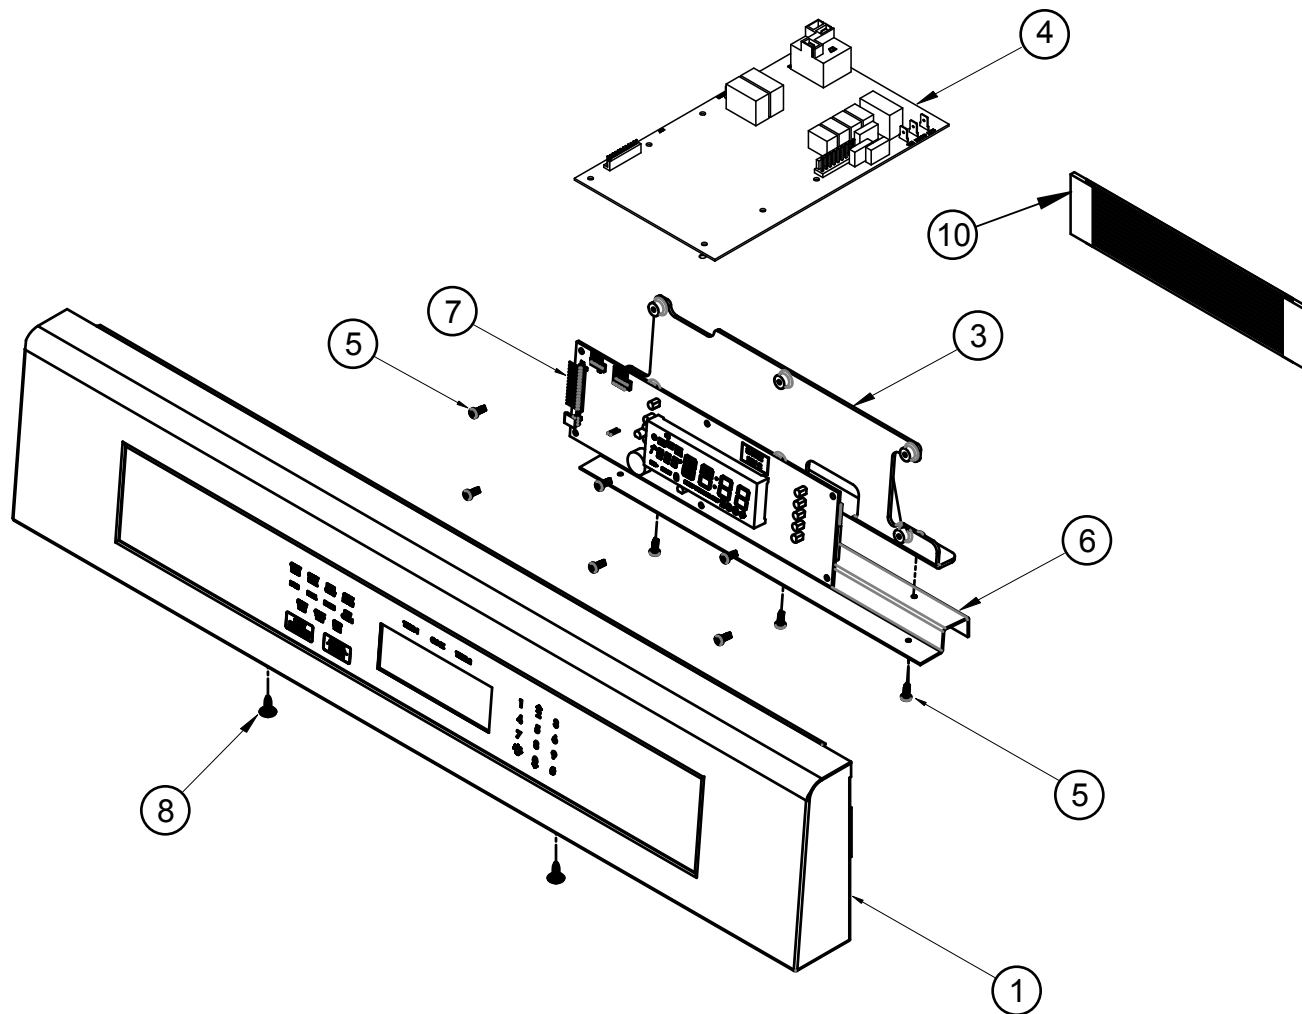

RR30N Range Control Panel Assembly

Item	Part #	Description
1	701829	Control Panel, Assembly
2	83538	PCB Support (not shown)
3	105334	Controller Mount
4	102377	Relay Board
5	105486	Screw, 6-18 x 3/8", Plastic
6	107270	Support, LED Display

Item	Part #	Description
7	107392	Display Module, LED
8	83708	Screw, Torx Wfr Hd, #8 x 1/2"
9	107329	Wire Harness, Power (not shown)
10	105655	Ribbon Cable