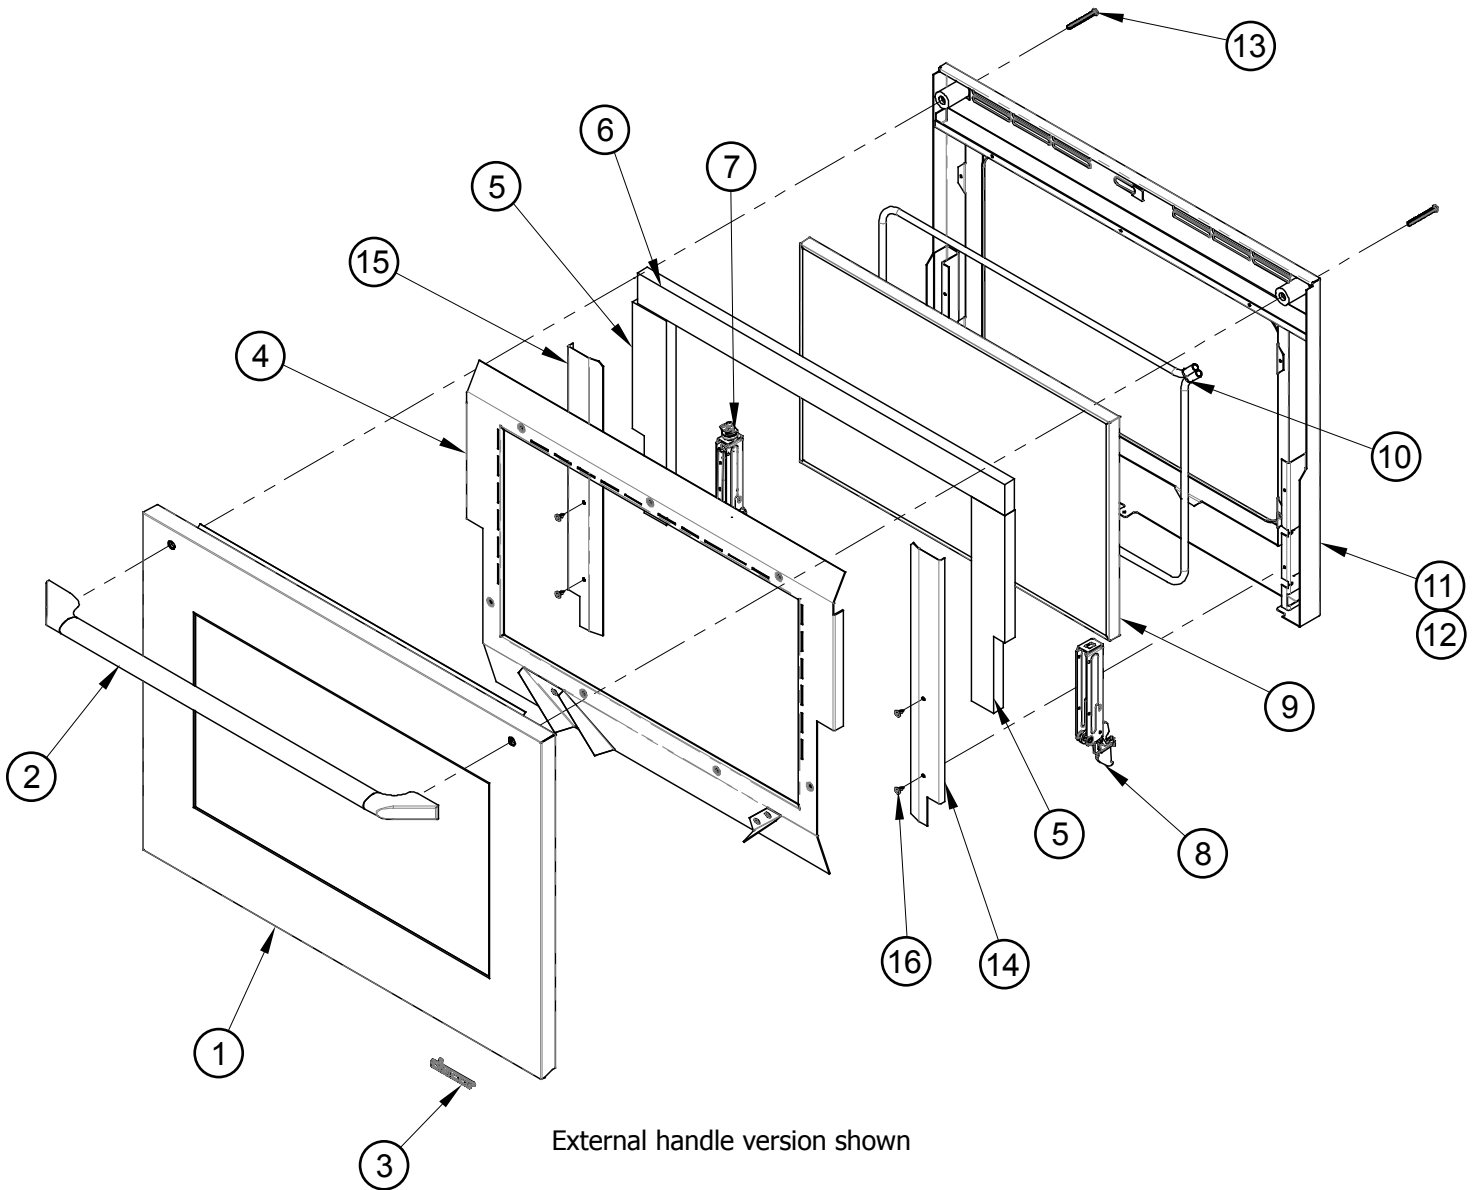

RR30N Range Door Assembly

Item	External Handle Part #	Built-in Handle Part #	Description
1	701427-02¹	701697²	ASSEMBLY, DOOR SKIN
2	13659-001	NA	ASSEMBLY, DOOR HANDLE
3	72511CH	72511CH	LOGO, DACOR, 4", CHROME
4	107221B	107221B	HEAT SHIELD
5	105353	105353	INSULATION, SIDE DOOR
6	105352	105352	INSULATION, TOP DOOR
7	72711	72711	HINGE, LEFT
8	72710	72710	HINGE, RIGHT

Item	External Handle Part #	Built-in Handle Part #	Description
9	72968	72968	WINDOW PACK
10	100015	100015	GASKET, WINDOW PACK
11	701428-04³	701428-05³	ASSEMBLY, DOOR LINER
12	701430BP⁴	701430BP⁴	DOOR LINER
13	100026	NA	SCREW, #10-32 X 2.0, TORX
14	105510-01	105510-01	HINGE BRACKET COVER, RIGHT
15	105510-02	105510-02	HINGE BRACKET COVER, LEFT
16	83263	83263	SCREW, PHIL TRS, #8 X 3/8

¹ For complete door assembly, order part # 701426-03 which includes handle and Dacor logo on front.

² For complete door assembly, order part # 701698-02 which includes Dacor logo on front.

³ Pre-assembled, includes door liner, window pack with gasket, hinges, hinge covers, all insulation, heat shields and air deflectors.

⁴ Door liner alone.