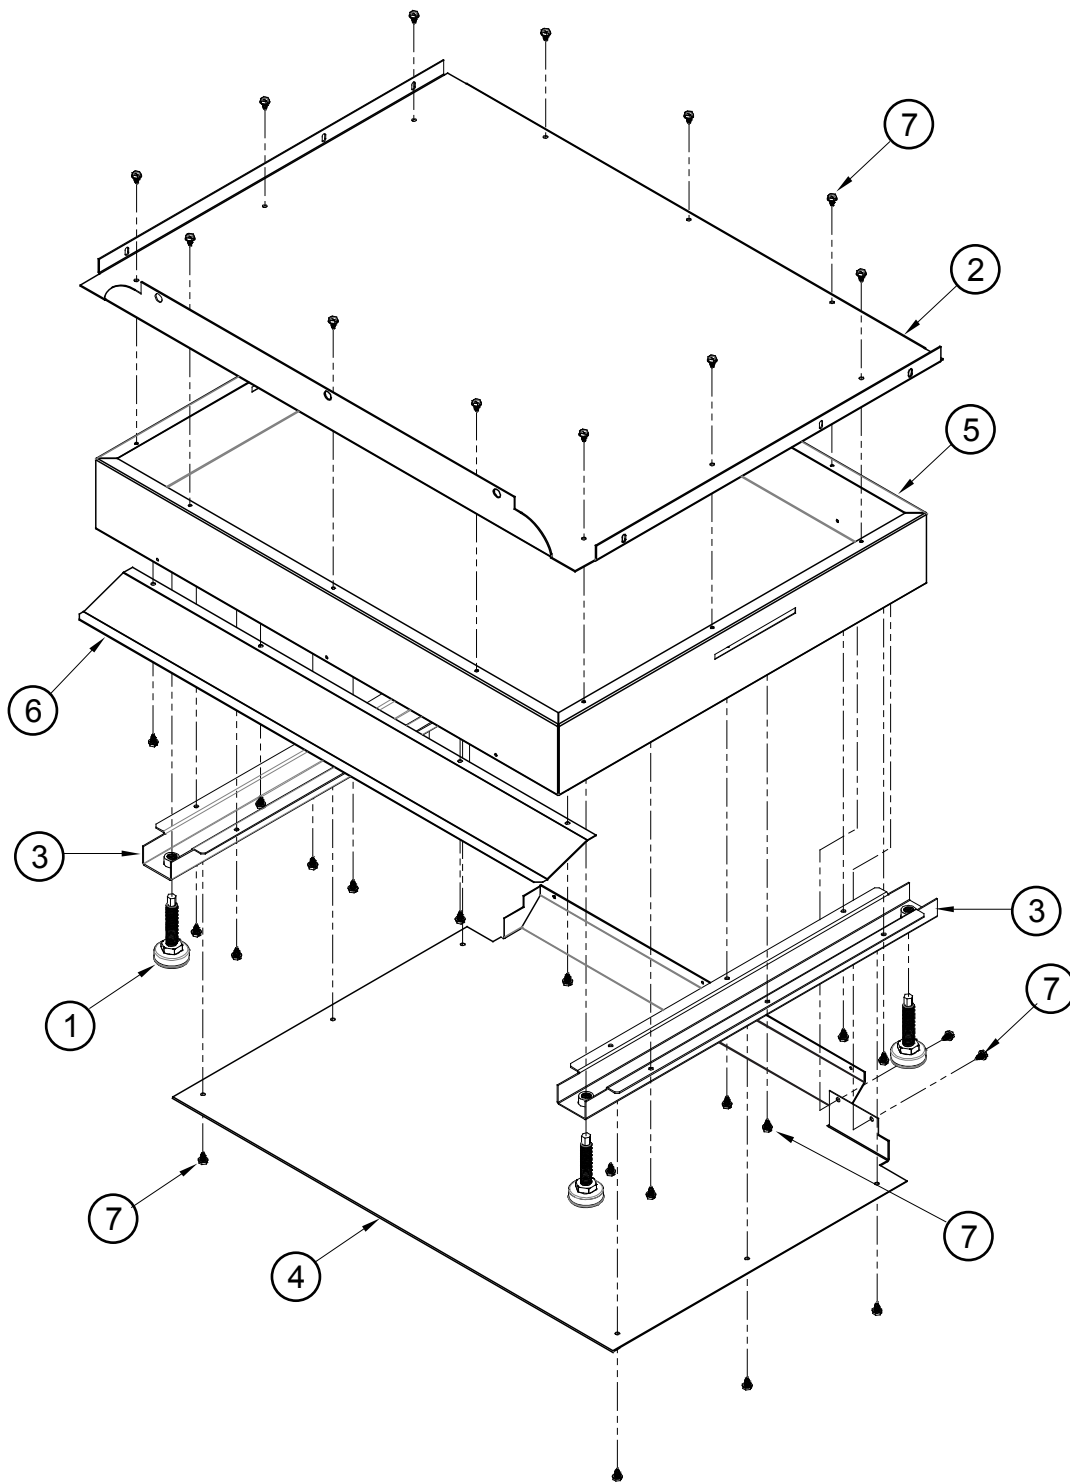

RR30N Range Base Assembly

Item	Part #	Description
1	83359	Leg
2	107212	Panel, Base
3	701724	Base Leg Rail
4	105922	Exhaust Plate
5	107210	Base Box

Item	Part #	Description
6	107213	Exhaust Deflector
7	83023	Screw, Slot #10 x 3/8
-	105733-02	Anti-Tip Bracket (not shown)
-	701555	Hardware Kit Anti-Tip Bracket (not shown)