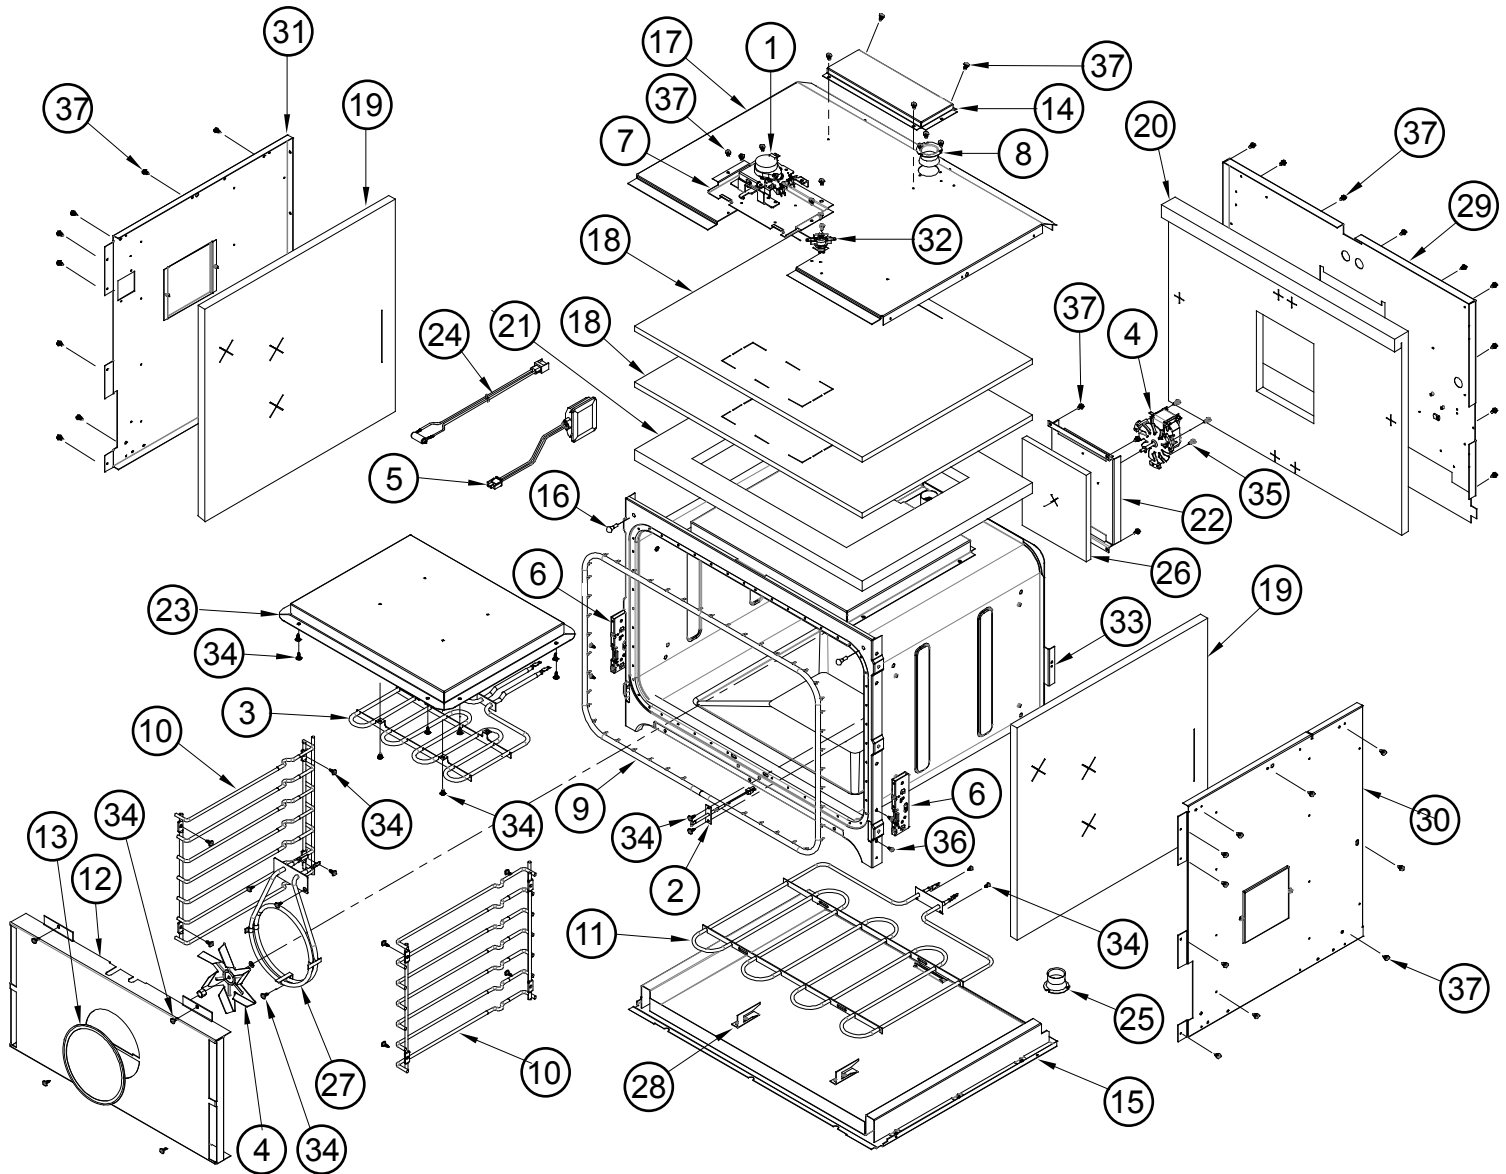

RR30N Range Oven Cell Assembly

Item	Part #	Description
1	101339	Door Latch
2	72752	Temperature Sensor
3	102369	Broil, Element
4	700633¹	Convection Fan Motor¹
5	107111²	Assy, Light, Halogen²
6	72348	Receptacle, Hinge
7	105991	Latch Plate
8	105485	Smoke Eliminator, Top
9	105366	Gasket, Cell
10	106991	Support, Rack
11	106573	Bake, Element

¹ Includes fan blade, hex nut and washer

² Includes light bulb

Item	Part #	Description
12	105329BP	Convection Baffle
13	82891	Filter, Convection
14	107116	Duct, Smoke Eliminator
15	105919	Bake Pan
16	83618	Rubber Bumper
17	105917	Case Top
18	106976	Insulation, Broil, Top
19	106977	Insulation, Case Side
20	106978	Insulation, Case Back
21	107104	Insulation, Broil
22	36280	Mounting Plate, Conv Mtr
23	107105	Broil Pan
24	72717	Socket, Meat Probe

Item	Part #	Description
25	72755	Smoke Eliminator, Bot.
26	80168	Insulation, Conv. Motor
27	82377	Convection Element
28	107239	Holder, Bake Element
29	701770	Case Back
30	701692	Case Side, RH
31	701693	Case Side, LH
32	92321	Switch, Hi Limit
33		Not replaceable
34	83708	Screw, #8 x 1/2, Torx
35	83379	Screw, Slot, #8 x 1/2"
36	83709	Screw, Torx, #10 x 1/2", Black
37	83023	Screw, Slot, #10 x 3/8"