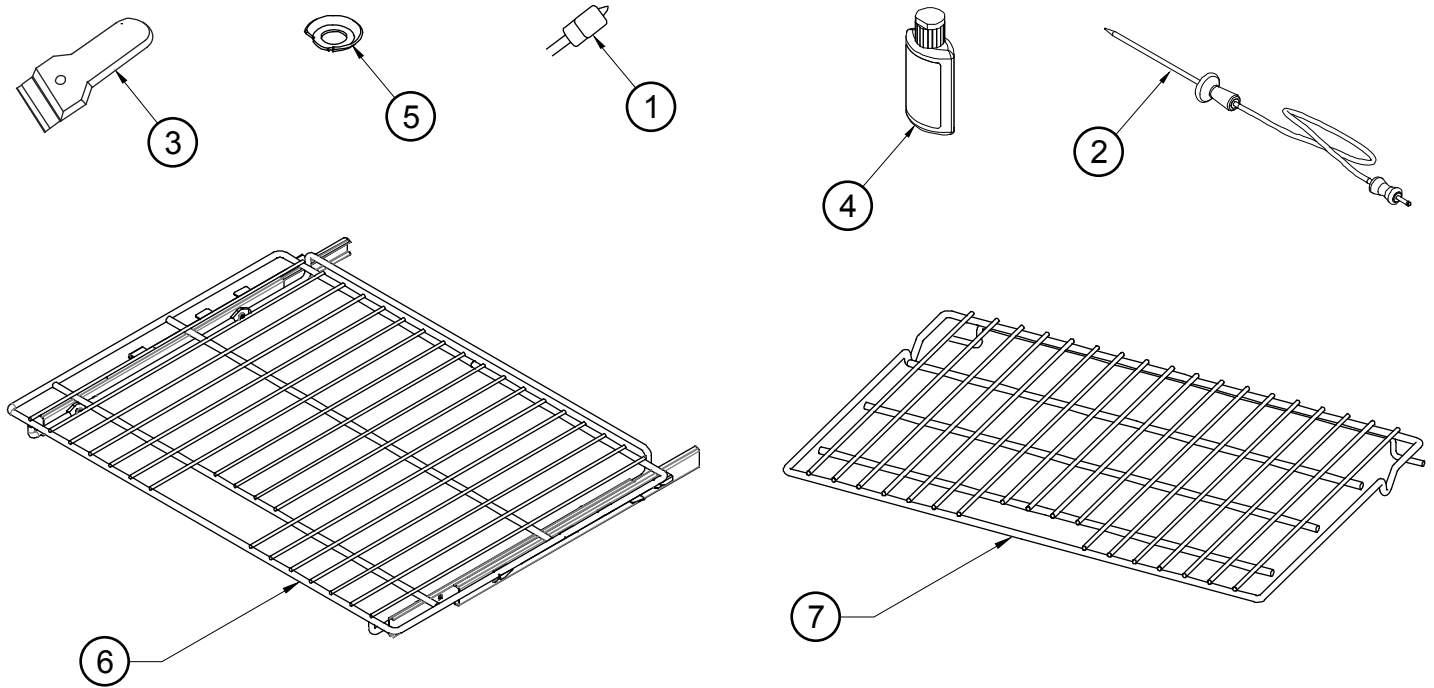

RR30N Range Accessories

Item	Part #	Description
1	107112	Light Bulb, 120 Vac, 20 Watt
2	72723	Meat Probe
3	82499	Scraper, Ceran
4	A300	Cleaning Creme, Ceran
5	102402	Cup Washer
6	701464	GlideRack Oven Rack
7	106992	Standard Oven Rack