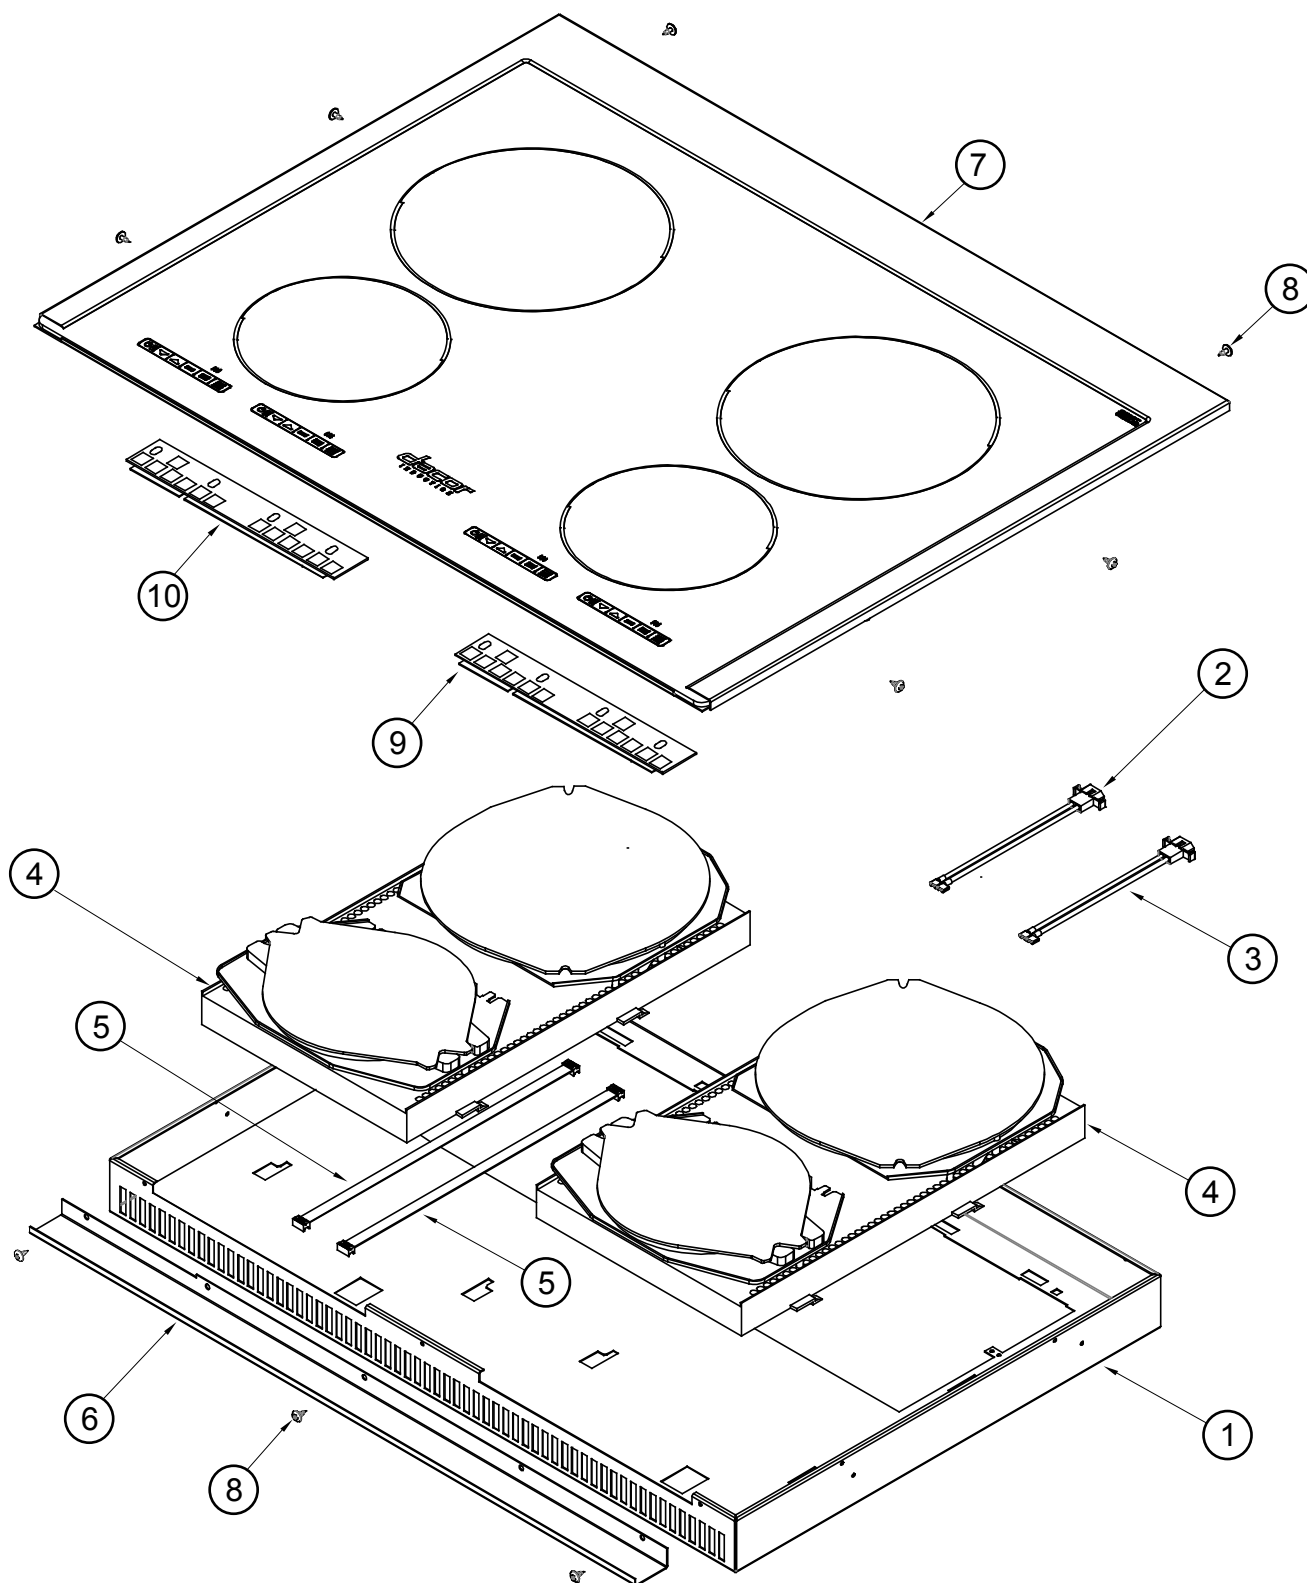

RR30N Range Cooktop Assembly

Item	Part#	Description
1	107281	Induction Box
2	107331	Harness w/Molex Plug, LH
3	107332	Harness w/Molex Plug, RH
4	107380	Generator, 16/22 1x3WR
5	107383	Ribbon Cable

Item	Part#	Description
6	36834	Gutter, Top Section
7	701751	Glass Panel Assembly
8	83024	Screw, Phil TRS, #8 X 3/8
9	107381	Control Board, Left
10	107382	Control Board, Right