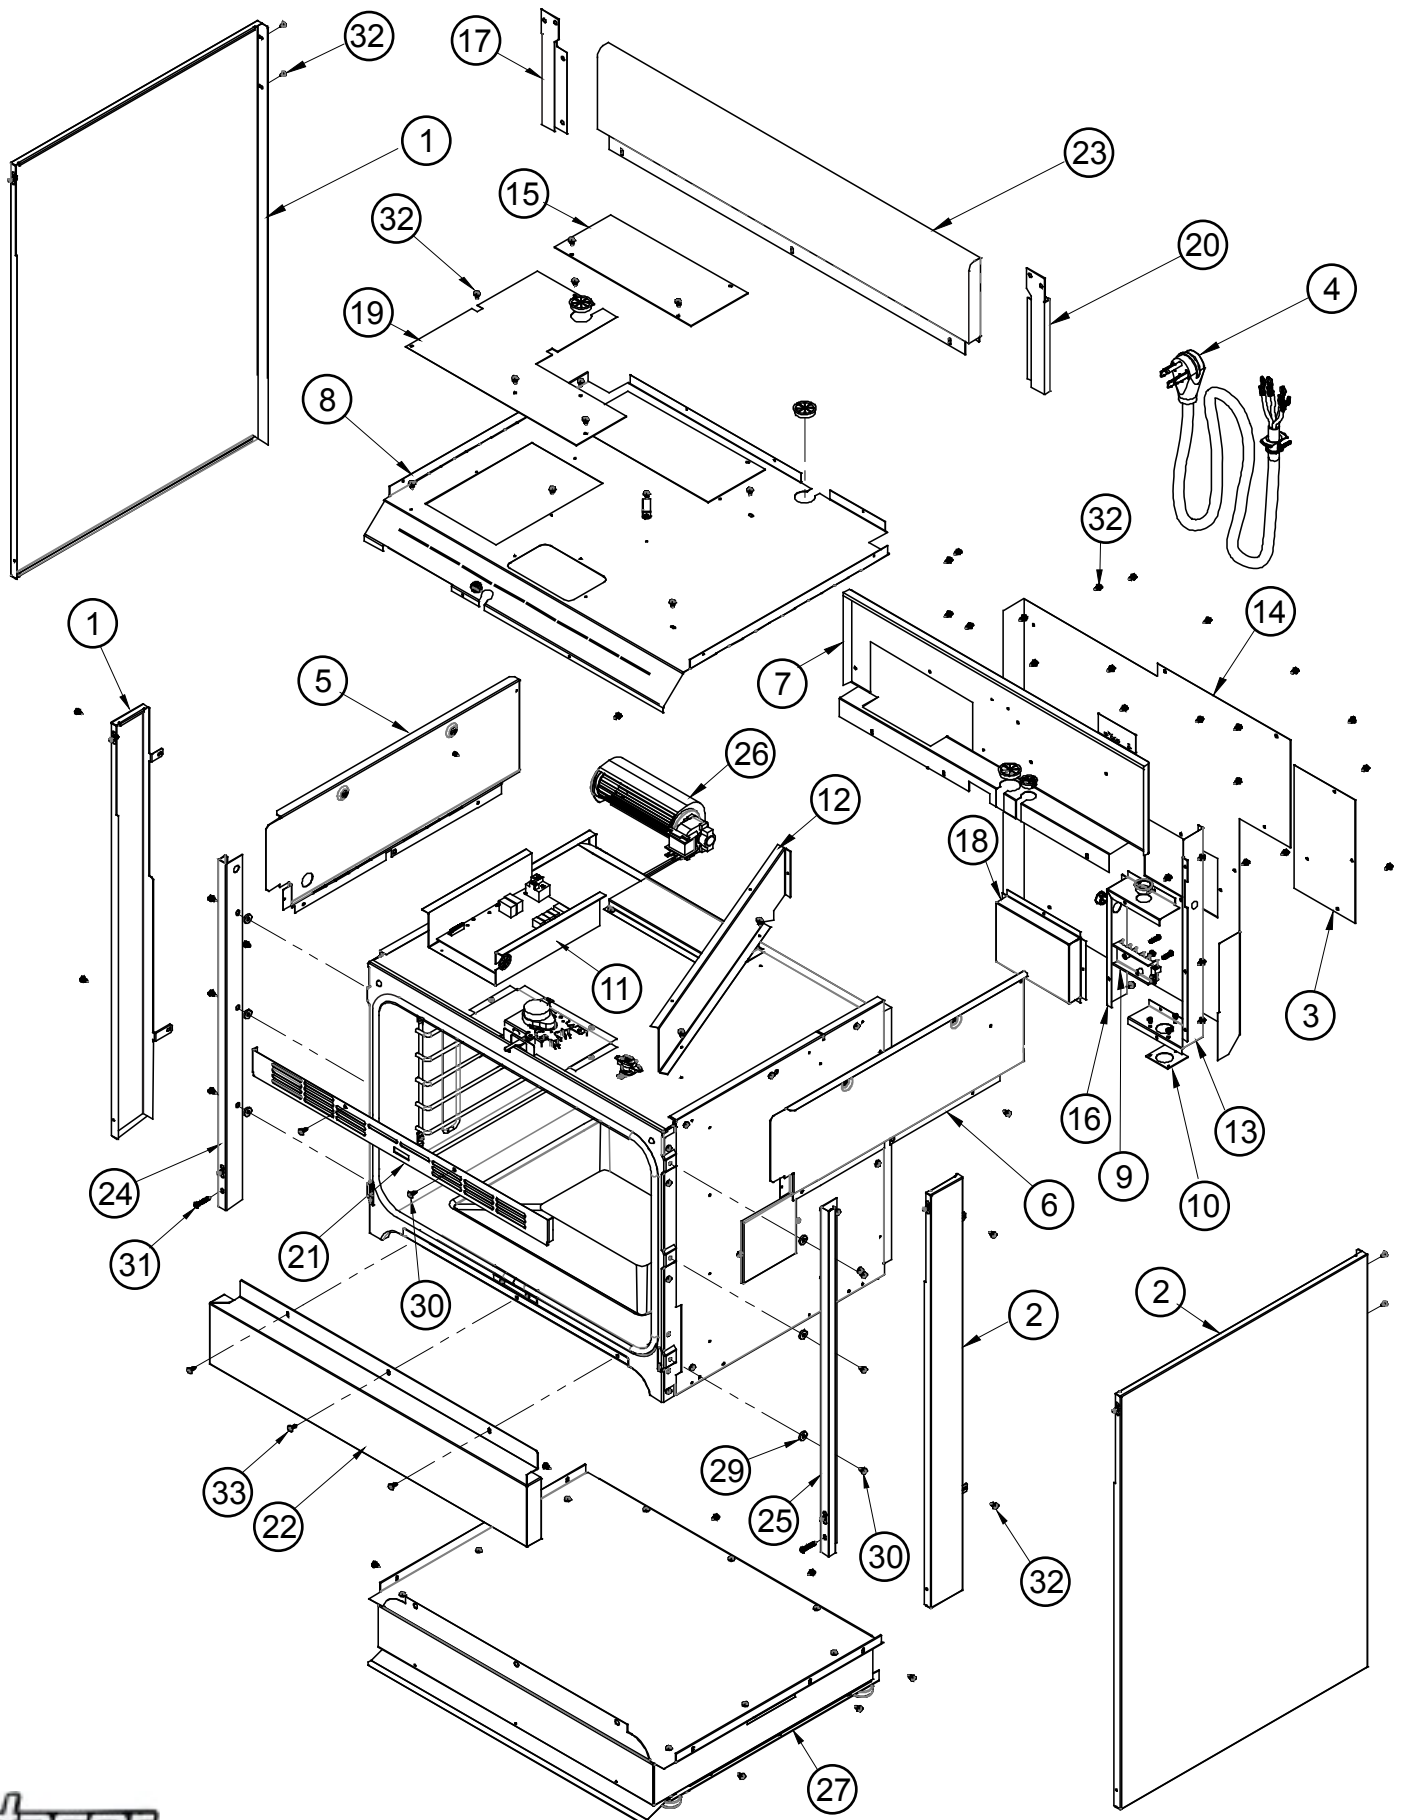

RR30N Range Outer Assembly

RR30N Range Outer Assembly Parts

Item	Part # Freestanding Units	Part # Slide-In Units	Description
1	701676-01¹	NA	Panel, Side, LH
	NA	701677-01²	Panel, Side, LH, 3 1/4"
2	701676-02¹	NA	Panel, Side, RH
	NA	701677-02²	Panel, Side, RH, 3 1/4"
3	107316	107316	Cover, Electrical
4	102554-02	102554-02	Power Cord, 50 Amp
5	107264	107264	Side Support, LH
6	107265	107265	Side Support, RH
7	107266	107266	Rear Panel, Top
8	107267	107267	Electrical Chassis
9	102384	102384	Terminal Block
10	102385-02³	NA	Adaptor, 1.125
11	105988	105988	Relay Board Support
12	105322	105322	Air Deflector, Cool Fan
13	107307	107307	Rear Exhaust, Right
14	107282	107282	Rear Cover
15	107368	107368	Cover, Cooling Fan
16	107308	107308	Box, Electrical
17	107289-01	107289-01	Backguard Bracket, Left
18	107117	107117	Box, Rear Panel
19	107119	107119	Cover, Relay
20	107289-02	107289-02	Backguard Bracket, Right
21	107202B	107202B	Grill, Intake
22	701659	701659	Panel, Kick
23	701715-02	701715-02	Backguard, 3"
	701715-01	701715-01	Backguard, 6"
	701715-03	701715-03	Backguard, 9"
24	701739-01	701739-01	Post Trim, LH
25	701739-02	701739-02	Post Trim, RH
26	82986	82986	Cooling Fan
27	NA	NA	Base (see page 8)
28	102403	102403	Ground Screw (not shown)

Item	Part # Slide-In Units	Description
29	83555	Screw, Washer, Fiber
30	83263	Screw, #8 x 3/8, Black
31	105737	Screw, #8 x 1 1/4
32	83023	Screw, Slot, #10 x 3/8"
33	83708	Screw, #8 x 1/2, Torx
-	107283	Wiring Harness, Main (not shown)
-	102403	Grounding Screw, #10 (not shown)
-	92191-01	Bushing, Split, .75 dia
-	92191-02	Bushing, Split, 1.0 dia
-	92191-03	Bushing, Split, 1.375 dia

¹ Models RR30NS[-C], RR30NFS[-C]

² Models RR30NIS, RR30NIFS

³ Not used on models that end in -C